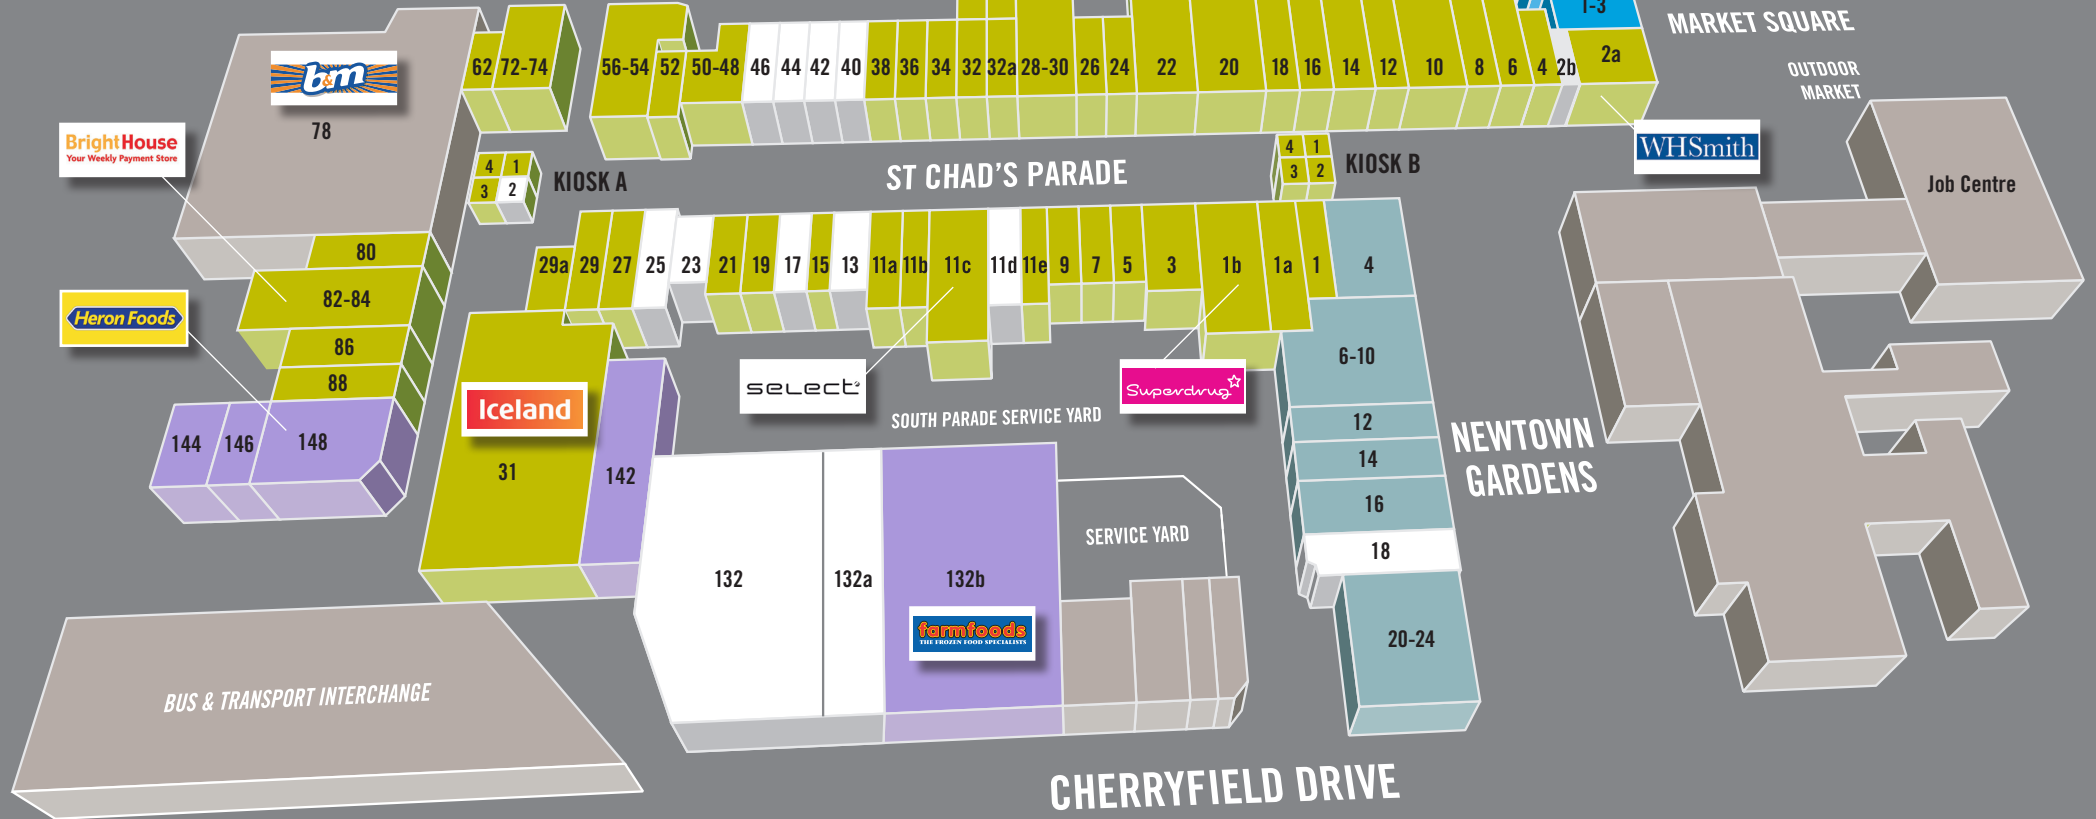

ST CHAD'S PARADE

- 1 Hair by Billy Wizz
- 1a YMCA
- 1b Superdrug
- 2a WH Smith
- 3 Planet Sports
- 4 Santander
- 5 O2
- 6 Ladbrokes
- 7 Salon 92
- 8 Acorn Cars
- 9 Shaw Trust
- 10 Poundworld
- 11a Banana Bunch
- 11b HT Pawnbrokers

- 24 Kids Cavern
- 25 Vacant
- 26 Mersey Vapour
- 27 Waterfields
- 29 Kids Kirkby
- 29a Max Spielmann
- 28-30 Peacocks
- 31 Iceland Frozen Foods
- 32 Co-op Travel
- 32a Greenhalgh's Craft Bakery
- 34 Albermarle & Bond
- 36 Supernews
- 38 Dolans Butchers
- 40 Vacant
- 42 Vacant

- K A3 Tony's Barbers
- K A4 Friend Mobile
- KIOSK B**
- K B1 Mollies Munch
- K B2 Kirkby Nails
- K B3 Beauty Bargains
- K B4 The Heel Bar
- NEWTOWN GARDENS**
- 4 William Hill
- 6-10 The Gold Balance
- 12 Maxwell, Entwistle & Byrne
- 14 New You Salon
- 16 Co-op Funeral
- 18 Vacant
- 20-24 National Westminster Bank

- MARKET SQUARE**
- 1-3 Stan James
- 5 En Vogue Gifts
- 7 Market Plaice
- 9 Big Apple Greengrocers
- 11 Knowsley Mutual Credit Union
- 13 Grafix Hair
- 15-17 The Premiere Public House
- TELEGRAPH WAY**
- 5 LA Hair & Beauty
- 6
- 7 Floral Elegance
- 8
- 9
- 10 Shush